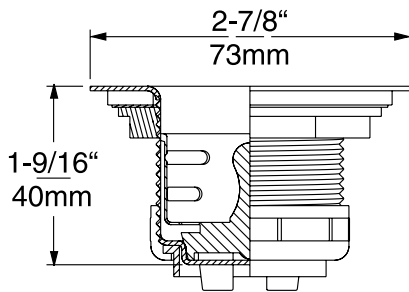

0463-2000 Series Basket Drains

Part Number: 60463*

0463-2004 MINI BASKET DRAIN

0463-2008 DUO BASKET DRAIN

FEATURES

- Stainless steel construction.
- Combination removable crumb cup and stopper
- 1-year limited warranty

*Part No.	Description
60463000002	Crumb Cup for Mini Basket Drain
60463002003	Mini Basket Drain without Crumb Cup
60463002004	Mini Basket Drain
60463002007	Basket Drain w/ Brass Nuts
60463002008	Basket Drain with Zamak Nuts
60463002009	Deep Basket Drain w/ Tailpiece CSA
60463C02004	Mini Basket Drain, Zinc Locknut, Zinc Compression Nut
60463C02005	Mini Basket Drain, Brass Locknut, Brass Compression Nut
60463C02006	Mini Basket Drain, Zinc Locknut, Brass Compression Nut
60463C02007	Basket Drain, Brass Locknut, Brass Compression Nut
60463C02008	Basket Drain, Brass Locknut, Brass Compression Nut
60463C02009	Basket Drain, Zinc Locknut, Brass Compression Nut
60463000003	Duo Baskets Only for No. 60463002008
60463005004	Tailpiece w/ Nut, Brass
60463005014	Tailpiece w/ Nut, Stainless Steel
60463005022	Tailpiece Only