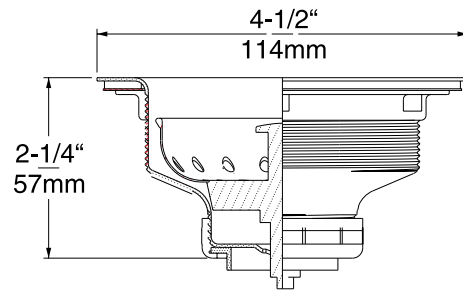

0463-2000 Series Basket Drains

Part Number: 60463*

0463-2004 MINI BASKET DRAIN

0463-2008 DUO BASKET DRAIN

FEATURES

- Stainless steel construction.
- Combination removable crumb cup and stopper
- 1-year limited warranty