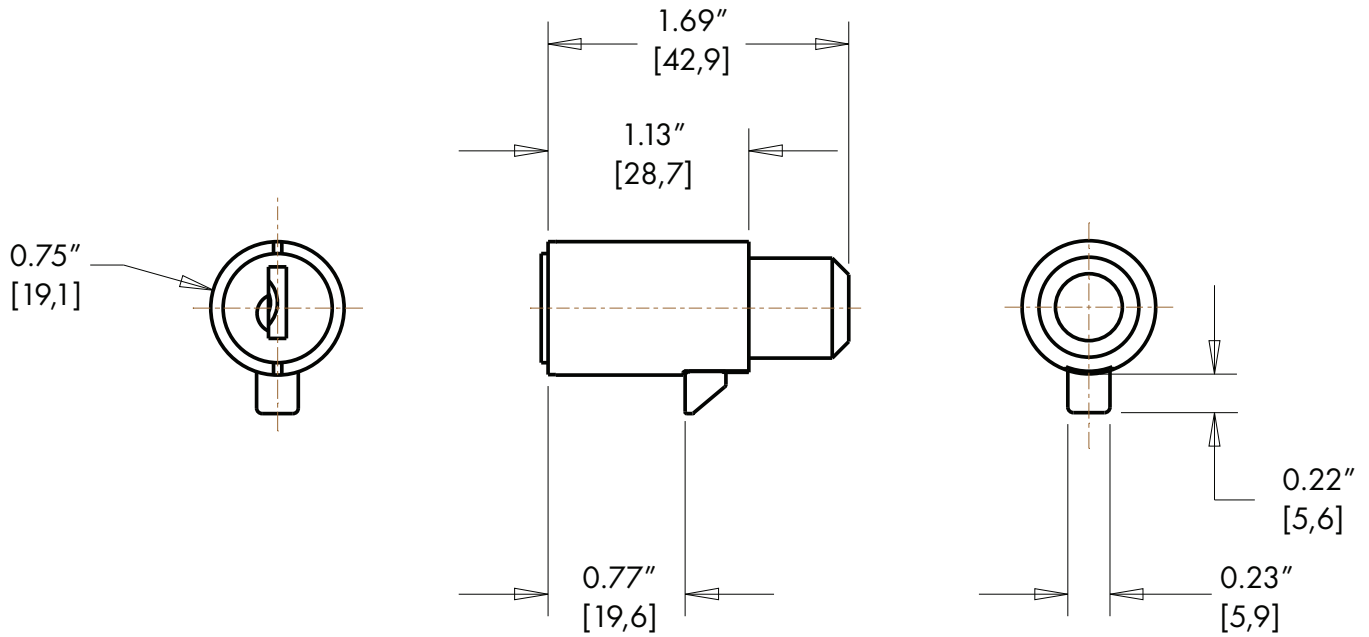

MATERIALS

- **Housing:** Chrome plated zinc
- **Scalp:** Stainless steel
- **Keys:** Brass

DESIGN CRITERIA

- Replaces 0060PS/SS cylinder locks
- Works with 3001, 3022, 3168, and 0368 handles

0062PS Removeable Push Cylinder Lock

0062 Cylinder Lock Series

Part Number: 90062PS/SS*

Part No.	Description
13001005980035	Cylinder Removal Tool
900620092211	Keys Only, 0062 Series #211
900620092212	Keys Only, 0062 Series #212
900620092213	Keys Only, 0062 Series #213
900620092214	Keys Only, 0062 Series #214
900620092215	Keys Only, 0062 Series #215
900620092216	Keys Only, 0062 Series #216
900620092217	Keys Only, 0062 Series #217
900620092218	Keys Only, 0062 Series #218
900620092219	Keys Only, 0062 Series #219
900620092220	Keys Only, 0062 Series #220
9006200922M	Master Key, 0062 Series #201-220