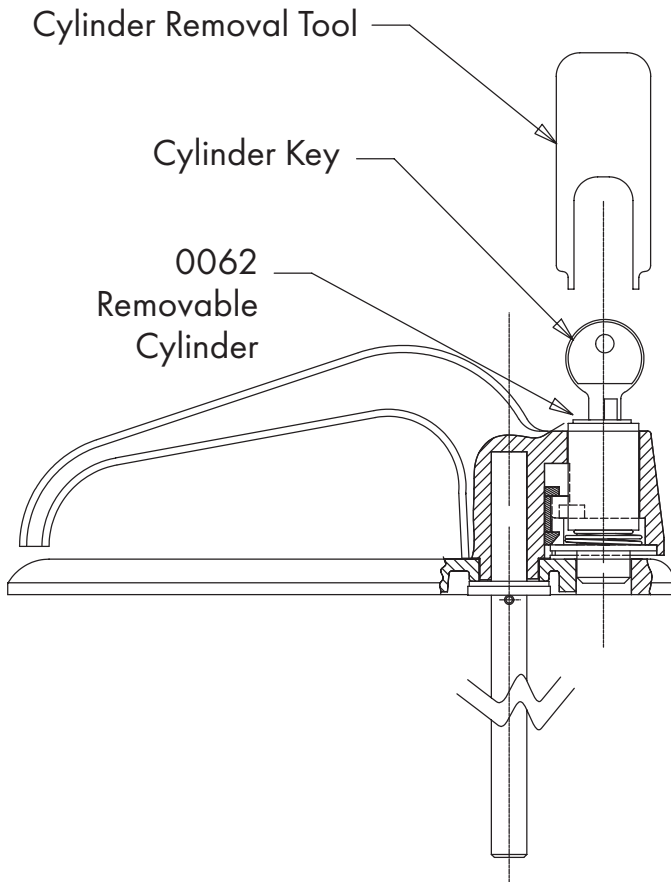

MATERIALS

- **Housing:** Chrome plated zinc
- **Scalp:** Stainless steel
- **Keys:** Brass

DESIGN CRITERIA

- Replaces 0060PS/SS cylinder locks
- Works with 3001, 3022, 3168, and 0368 handles

0062PS Removeable Push Cylinder Lock

0062 Cylinder Lock Series

Part Number: 90062PS/SS*

Part No.	Description
13001005980035	Cylinder Removal Tool
900620092211	Keys Only, 0062 Series #211
900620092212	Keys Only, 0062 Series #212
900620092213	Keys Only, 0062 Series #213
900620092214	Keys Only, 0062 Series #214
900620092215	Keys Only, 0062 Series #215
900620092216	Keys Only, 0062 Series #216
900620092217	Keys Only, 0062 Series #217
900620092218	Keys Only, 0062 Series #218
900620092219	Keys Only, 0062 Series #219
900620092220	Keys Only, 0062 Series #220
9006200922M	Master Key, 0062 Series #201-220